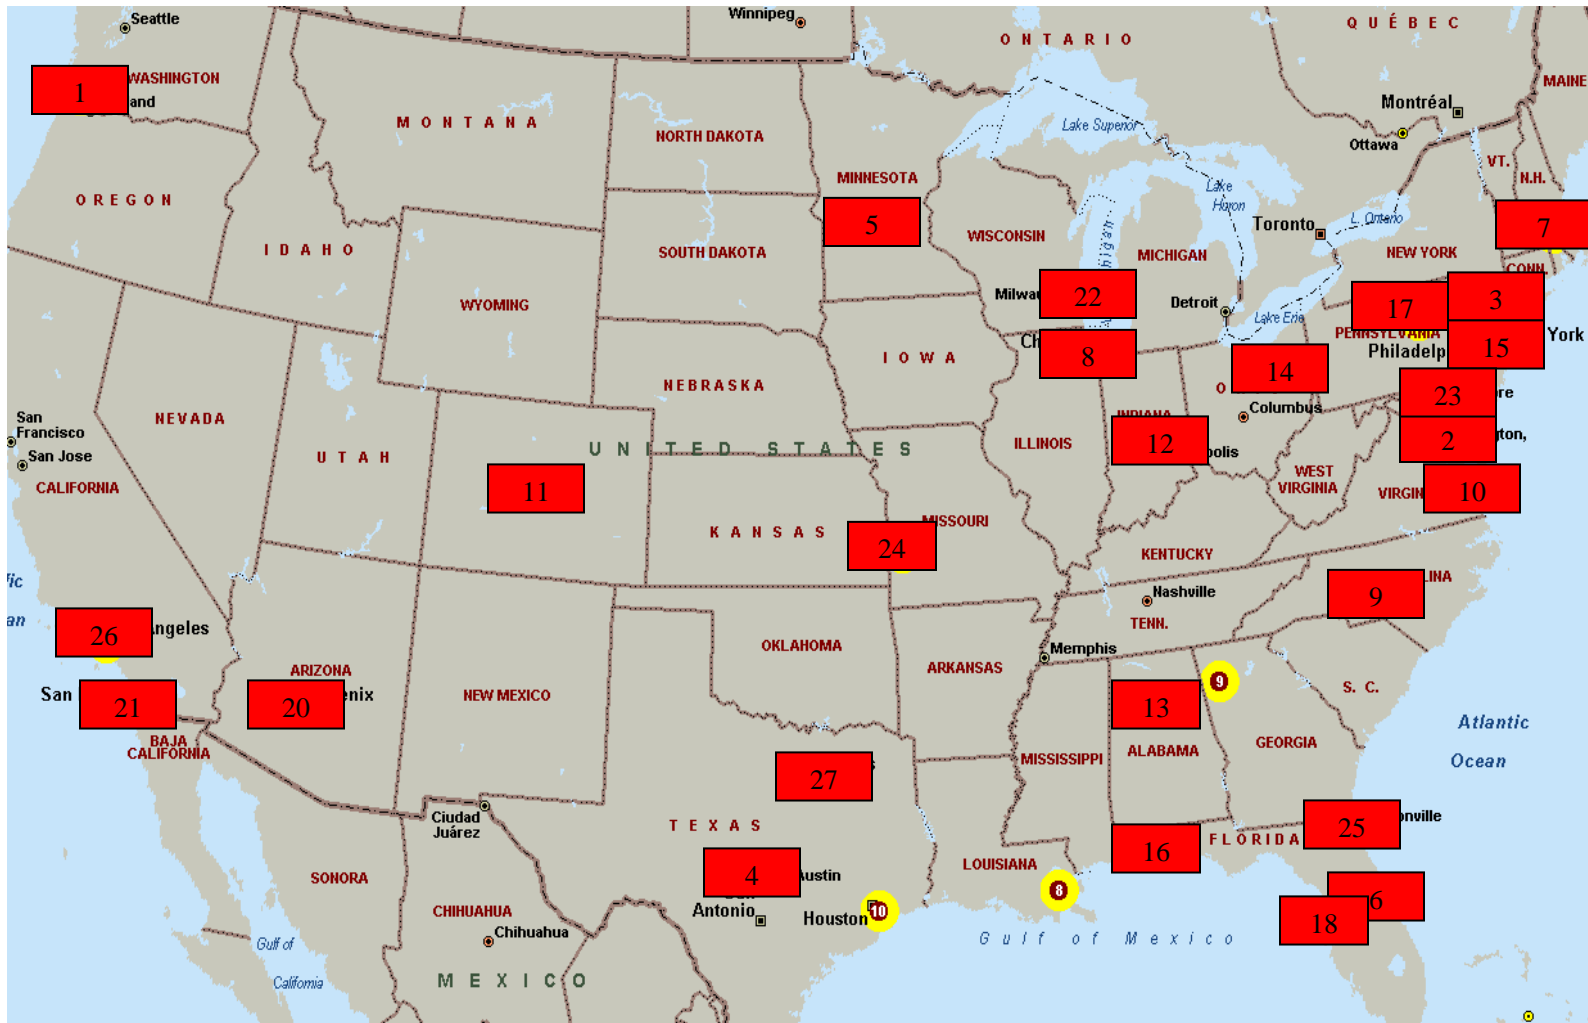

Map of Area Alumni Associations

Recognized Area-Based AAs

- 1 Columbia-Willamette (Near Portland, OR)
- 2 Greater DC
- 3 Metro New York
- 4 TKE CenTex (Austin, TX)
- 5 Twin Cities, MN
- 6 Central Florida (Orlando)
- 7 Greater Boston
- 8 Chicago
- 9 Charlotte
- 10 Central Virginia (Richmond)
- 11 Front Range (Denver)
- 12 Circle City (Indianapolis)
- 13 Birmingham
- 14 Greater Cleveland
- 15 New Jersey
- 16 Mobile

Recognized Interest-Based AAs

- 17 NE Ironmen (Region 1 Servicing Team)

Area-Based AAs near Recognition

- 18 Tampa Bay
- 19 San Diego
- 20 Phoenix
- 21 South Florida

Area-Based AA Leads (At least 5 potential members)

- 22 Milwaukee
- 23 Baltimore
- 24 Kansas City
- 25 Jacksonville

Area-Based AA Leads (<5 potential members)

- 26 Los Angeles
- 27 Dallas-Fort Worth